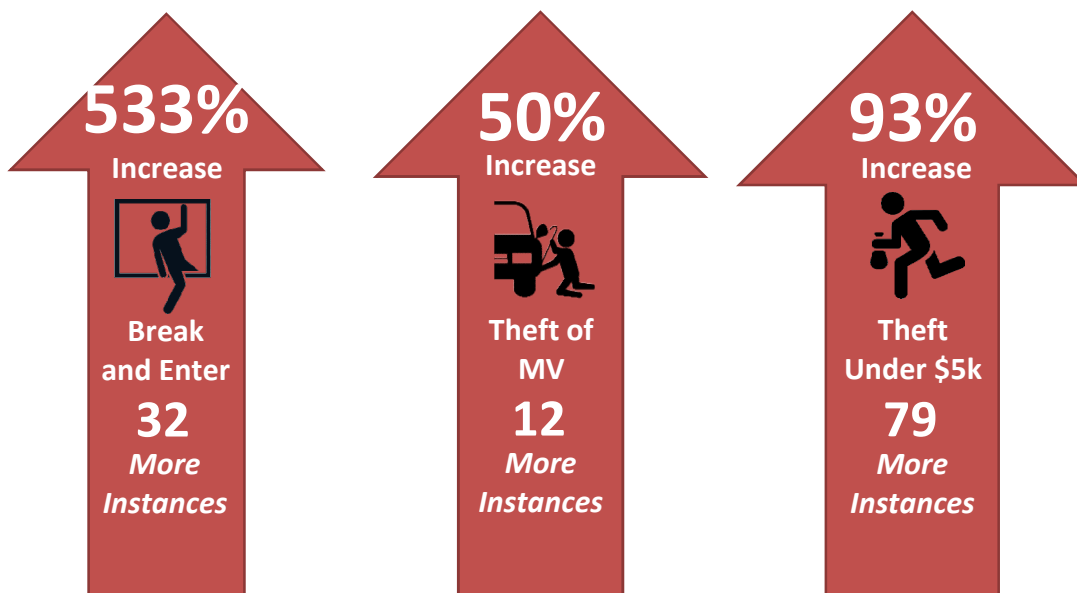

Chestermere Municipal Crime Gauge

2022 vs. 2021
January to August

Criminal Code Offences

**Total
Criminal Code
Offences:**

47%

Increase

When compared to
January to August, 2021

Select Property Crime

NOTE: If in both 2020 and 2021 a category had fewer than 20 offences, a percent change is not shown. All numbers without a '%' beside them represent counts.