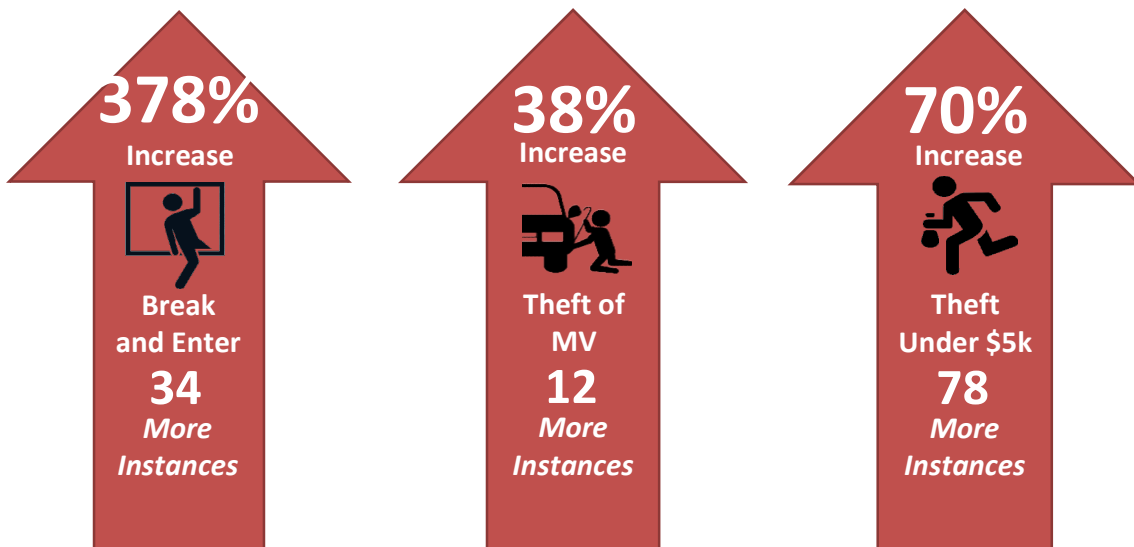

From January to October 2022, when compared to the same period in 2021, there have been:

- 60 more **Persons Crime** offences;
- 176 more **Property Crime** offences; and
- 249 more **Total Criminal Code** offences;

Chestermere (Municipal) – October, 2022

- There were 4 **Thefts of Motor Vehicles** in October: 1 cars, 0 trucks, 0 minivans, 1 SUVs, 0 motorcycles, 2 other types of vehicles, and 0 vehicles taken without consent.
- There were 1 **Break and Enters** in October: 0 businesses, 1 residences, 0 cottages/seasonal residences, 0 in some other type of location, and 0 unlawfully being in a dwelling house.
- There were a total of 8 **Provincial Roadside Suspensions** in October (8 alcohol related and 0 drug related). This brings the year-to-date total to 40 (38 alcohol related and 2 drug related).
- There were a total of 18 files with the **Spousal Abuse** survey code in October (October 2021: 13). This brings the year-to-date total to 134 (2021: 106).
- There were 164 files with **Victim Service Unit** referral scoring in Chestermere Municipal: 9 accepted, 37 declined, 17 proactive, 0 requested but not available, and 101 files with no victim.

Chestermere Municipal Crime Gauge

2022 vs. 2021
January to October

Criminal Code Offences

**Total
Criminal Code
Offences:**

41%

Increase

When compared to
January to October, 2021

Select Property Crime

NOTE: If in both 2020 and 2021 a category had fewer than 20 offences, a percent change is not shown. All numbers without a '%' beside them represent counts.