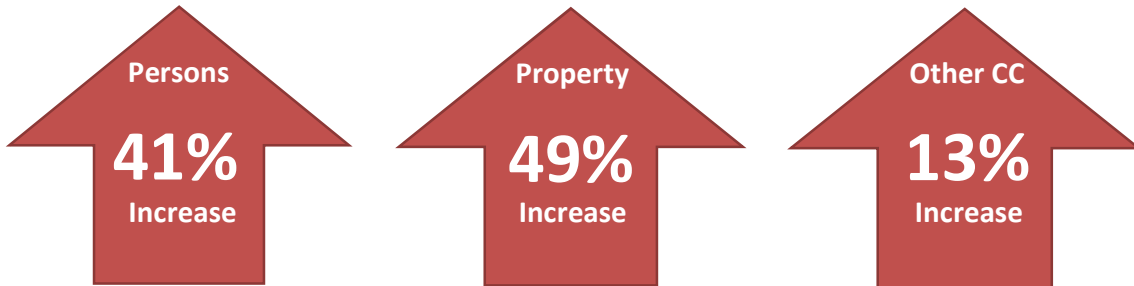

Chestermere Municipal Crime Gauge

2022 vs. 2021
January to October

Criminal Code Offences

**Total
Criminal Code
Offences:**

41%

Increase

When compared to
January to October, 2021